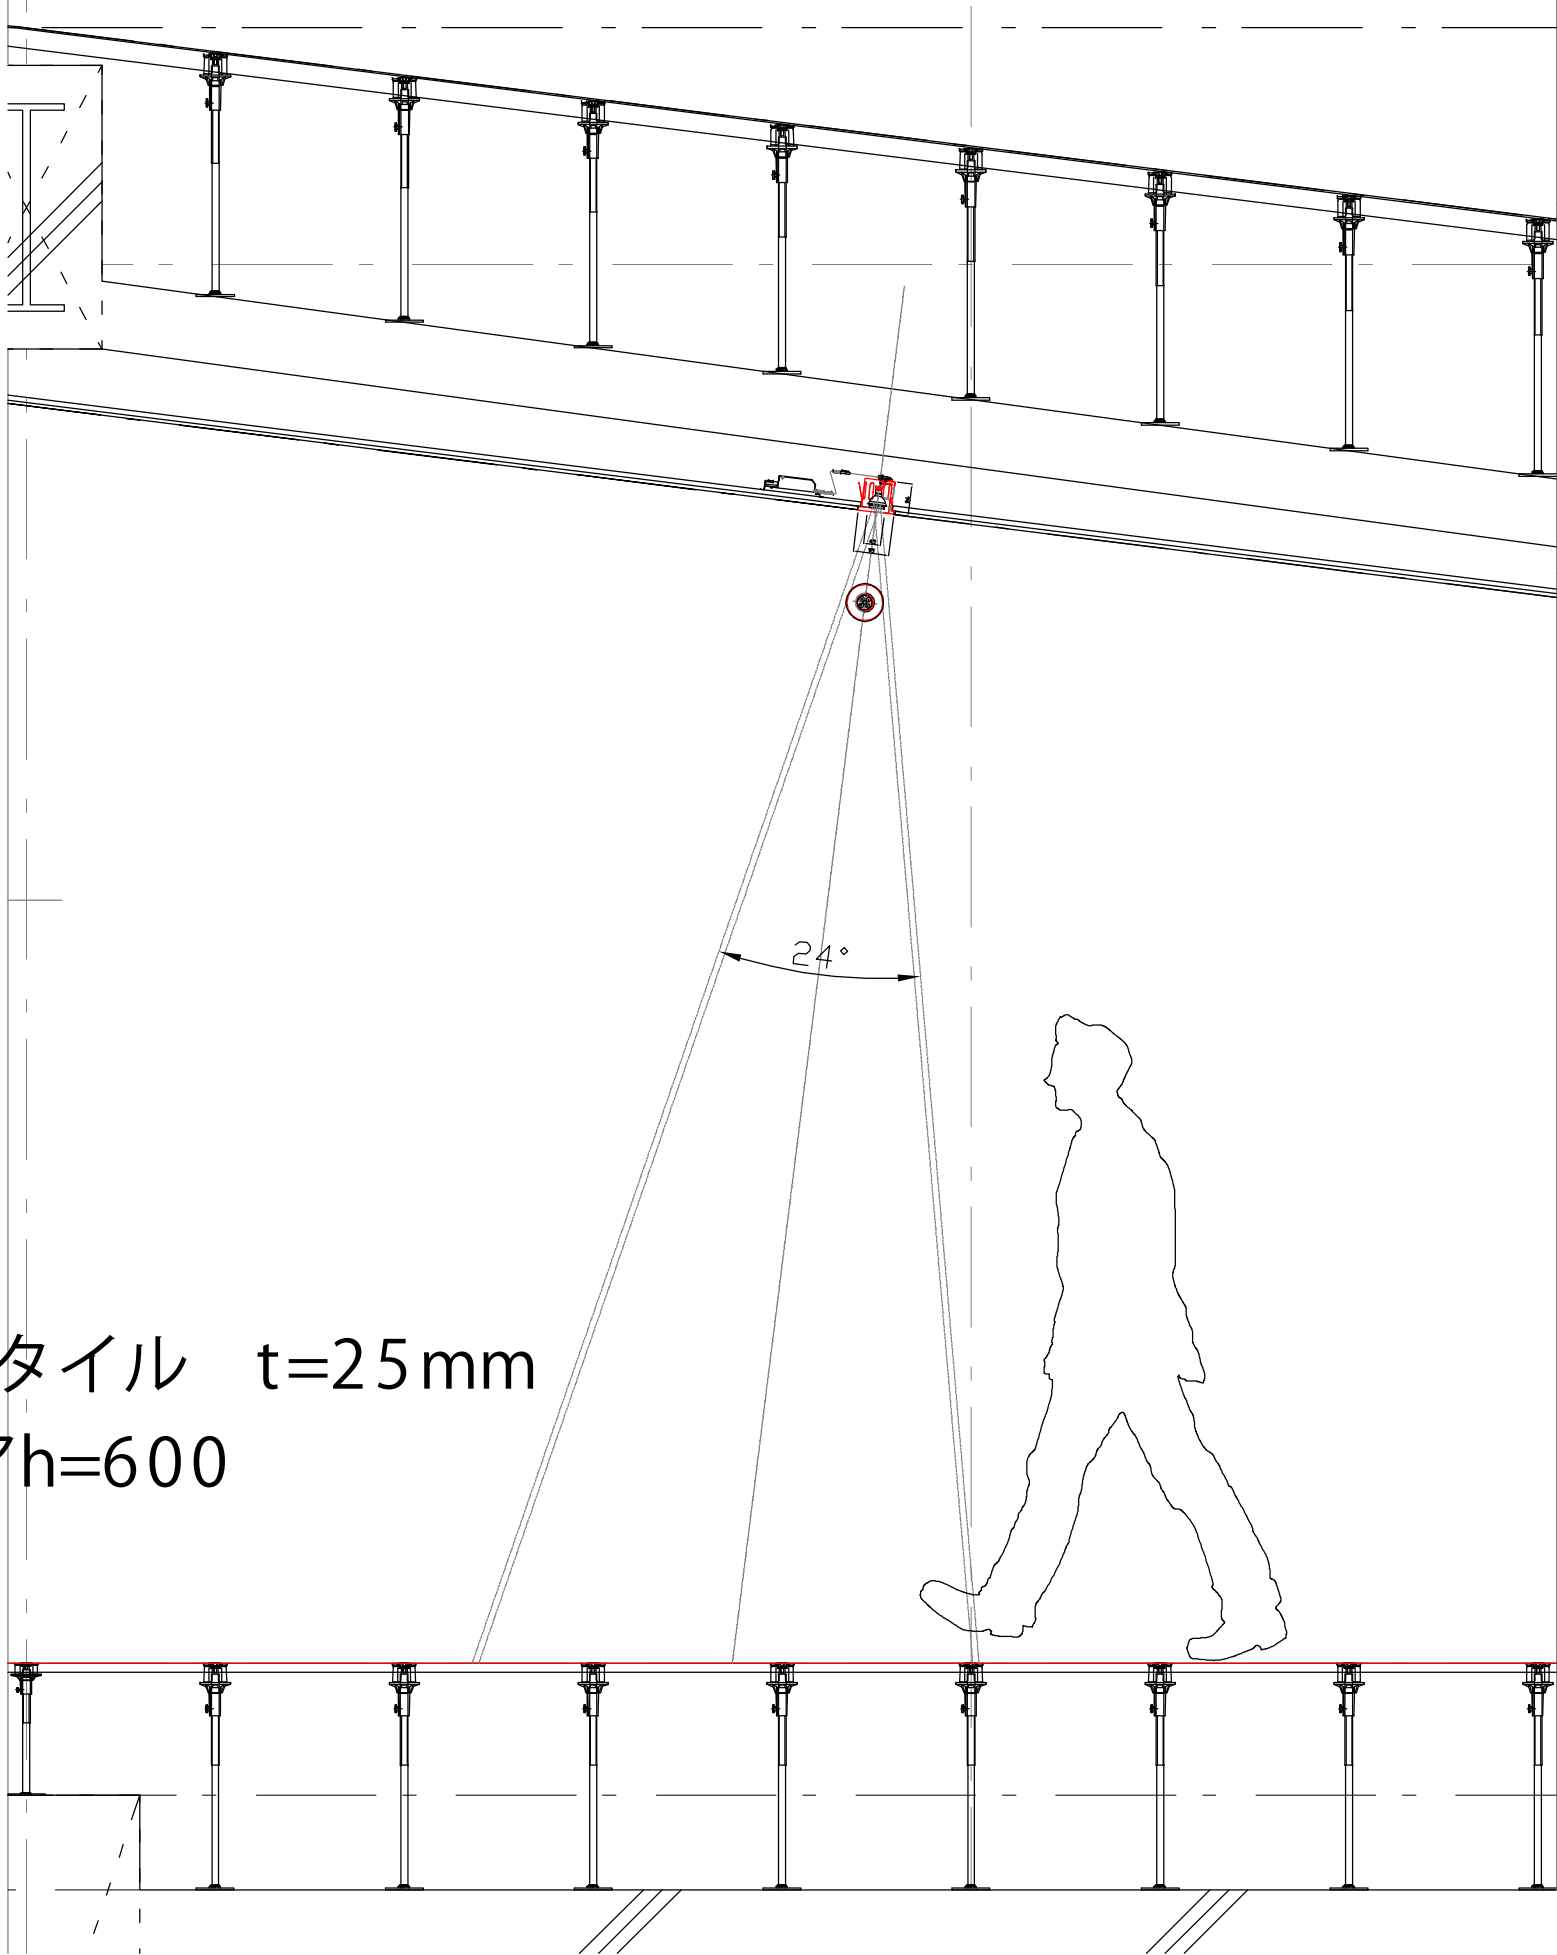

## Entrance Hall (ロールスクリーン/吹き抜け 照明配置)

LED 10W /22W

Date	Check	Y.Yorimoto
Scale	Drawing	Y.Yorimoto

# M-Office

Lighting Fixture (Semi Custom made)

Date	Check	Y.Yorimoto
Scale 1/3 1/4	Drawing	Y.Yorimoto

Base type

Slope Down Light type

Adjustable type

98

3

# M-Office

Lighting Fixture (Semi Custom made)

Slope Down Light type

Date	Check	Y.Yorimoto
Scale 1/20 1/3	Drawing	Y.Yorimoto

タイル t=25mm  
h=600

■ M-Office  
Lighting Fixture  
Adjustable type

■ Date	■ Check	Y.Yorimoto	
■ Scale	1/20 1/3	■ Drawing	Y.Yorimoto