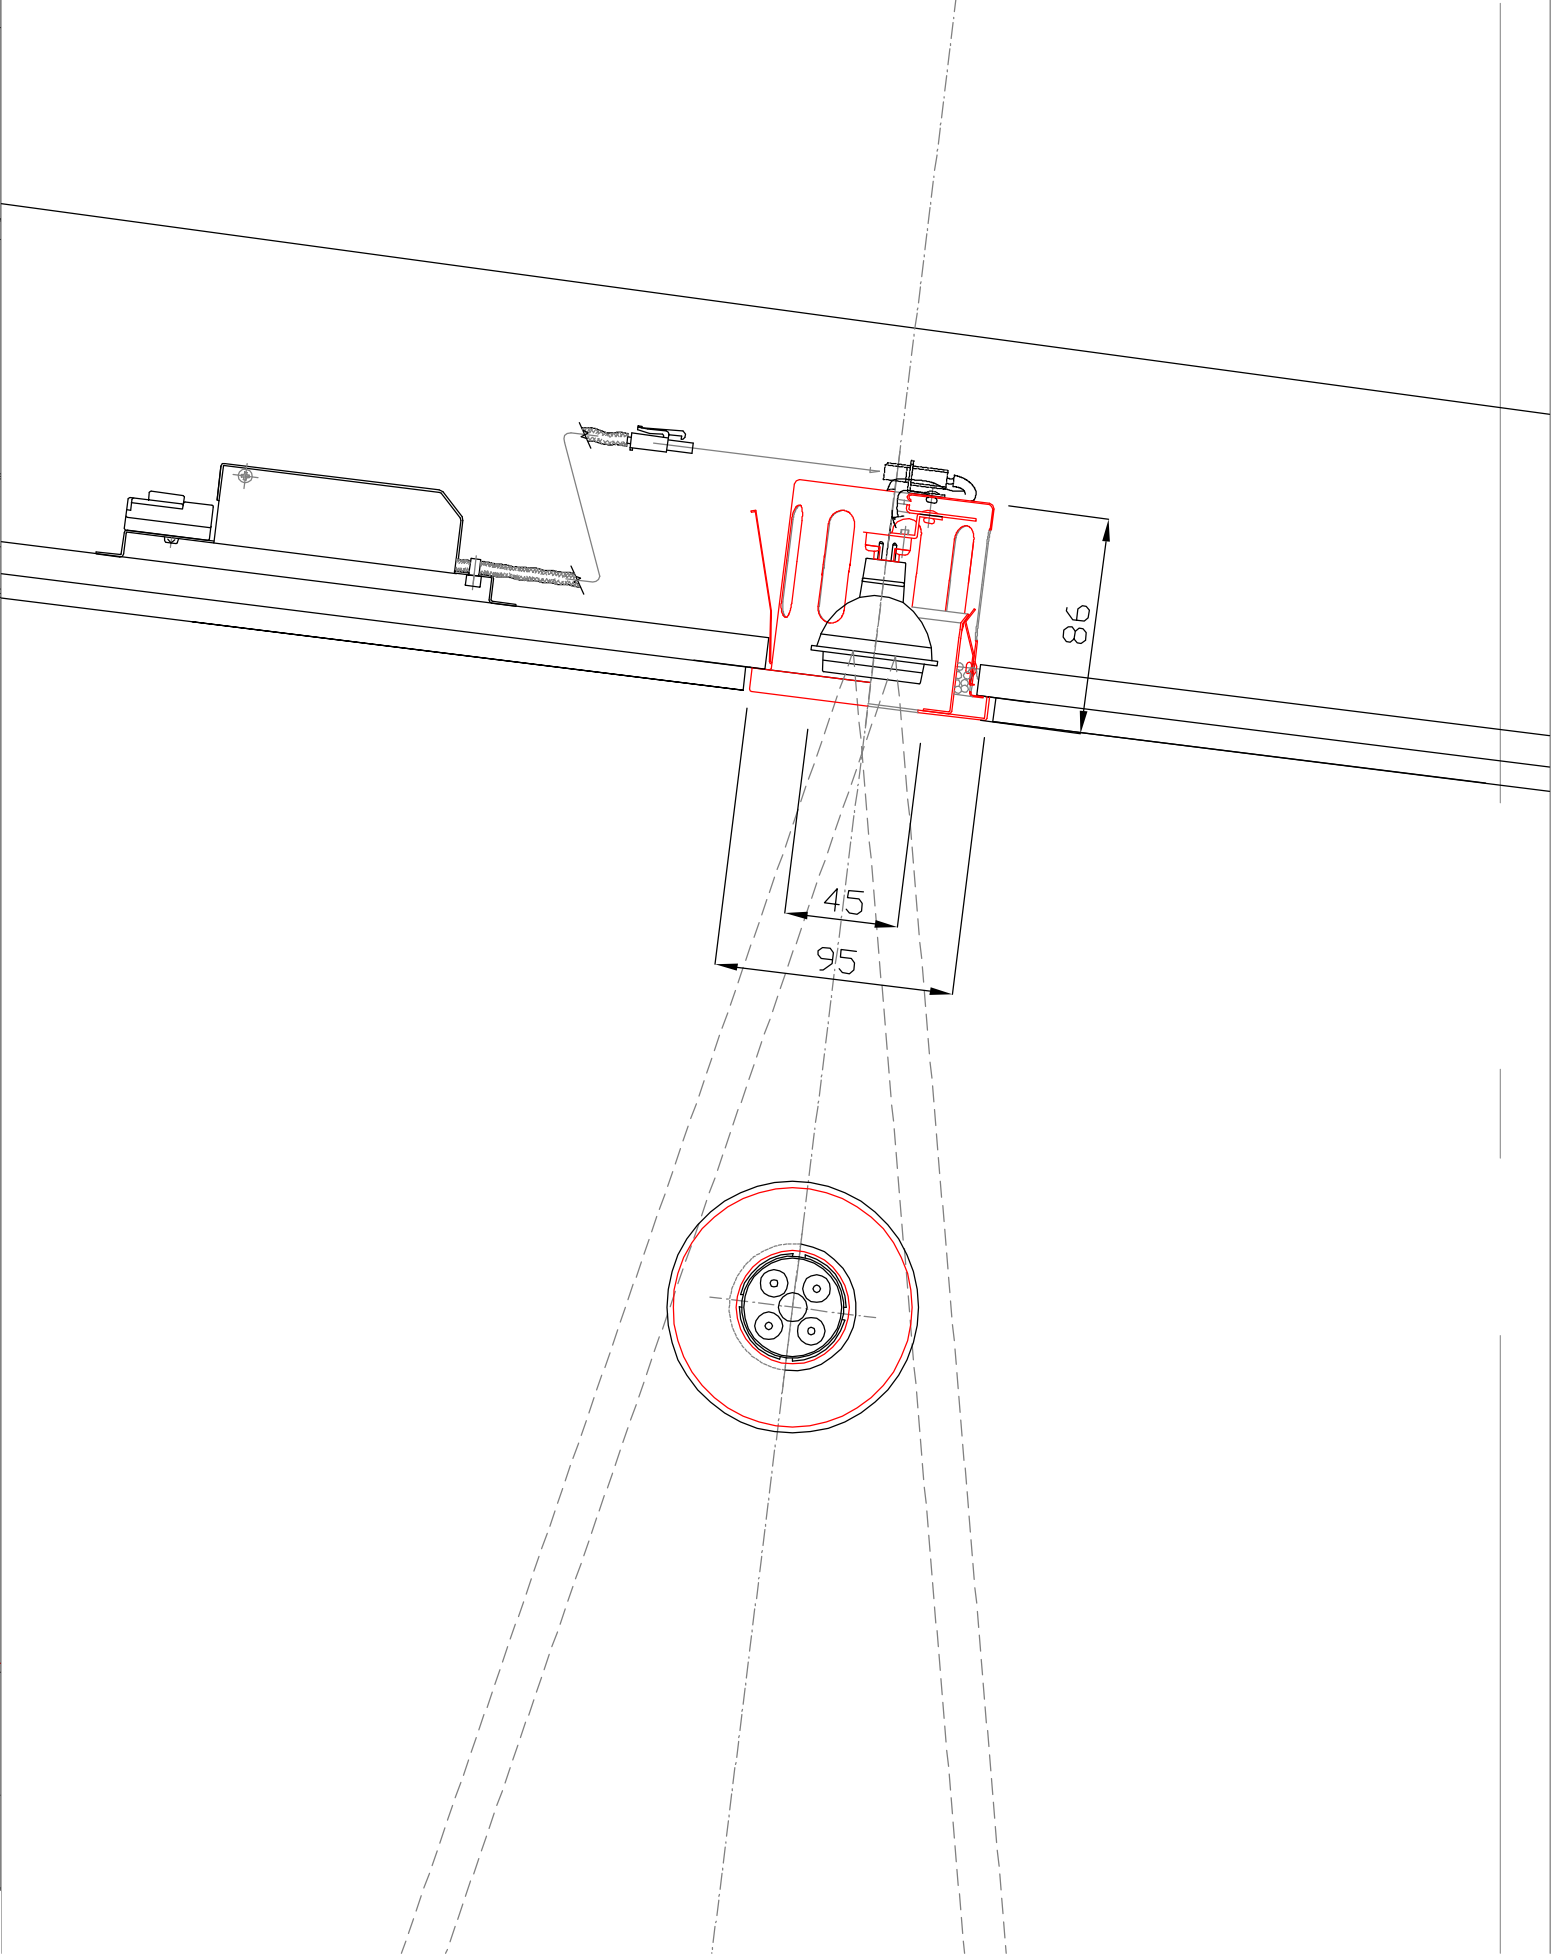

## Entrance Hall (ロールスクリーン/吹き抜け 照明配置)

LED 10W /22W

Date	Check	Y.Yorimoto
Scale	Drawing	Y.Yorimoto

# M-Office

Lighting Fixture (Semi Custom made)

Date	Check	Y.Yorimoto
Scale 1/3 1/4	Drawing	Y.Yorimoto

Base type

Slope Down Light type

Adjustable type

98

3

# M-Office

Lighting Fixture (Semi Custom made)

Slope Down Light type

Date	Check	Y.Yorimoto
Scale 1/20 1/3	Drawing	Y.Yorimoto

タイル t=25mm  
h=600

■ M-Office  
Lighting Fixture  
Adjustable type

■ Date	■ Check	Y.Yorimoto	
■ Scale	1/20 1/3	■ Drawing	Y.Yorimoto