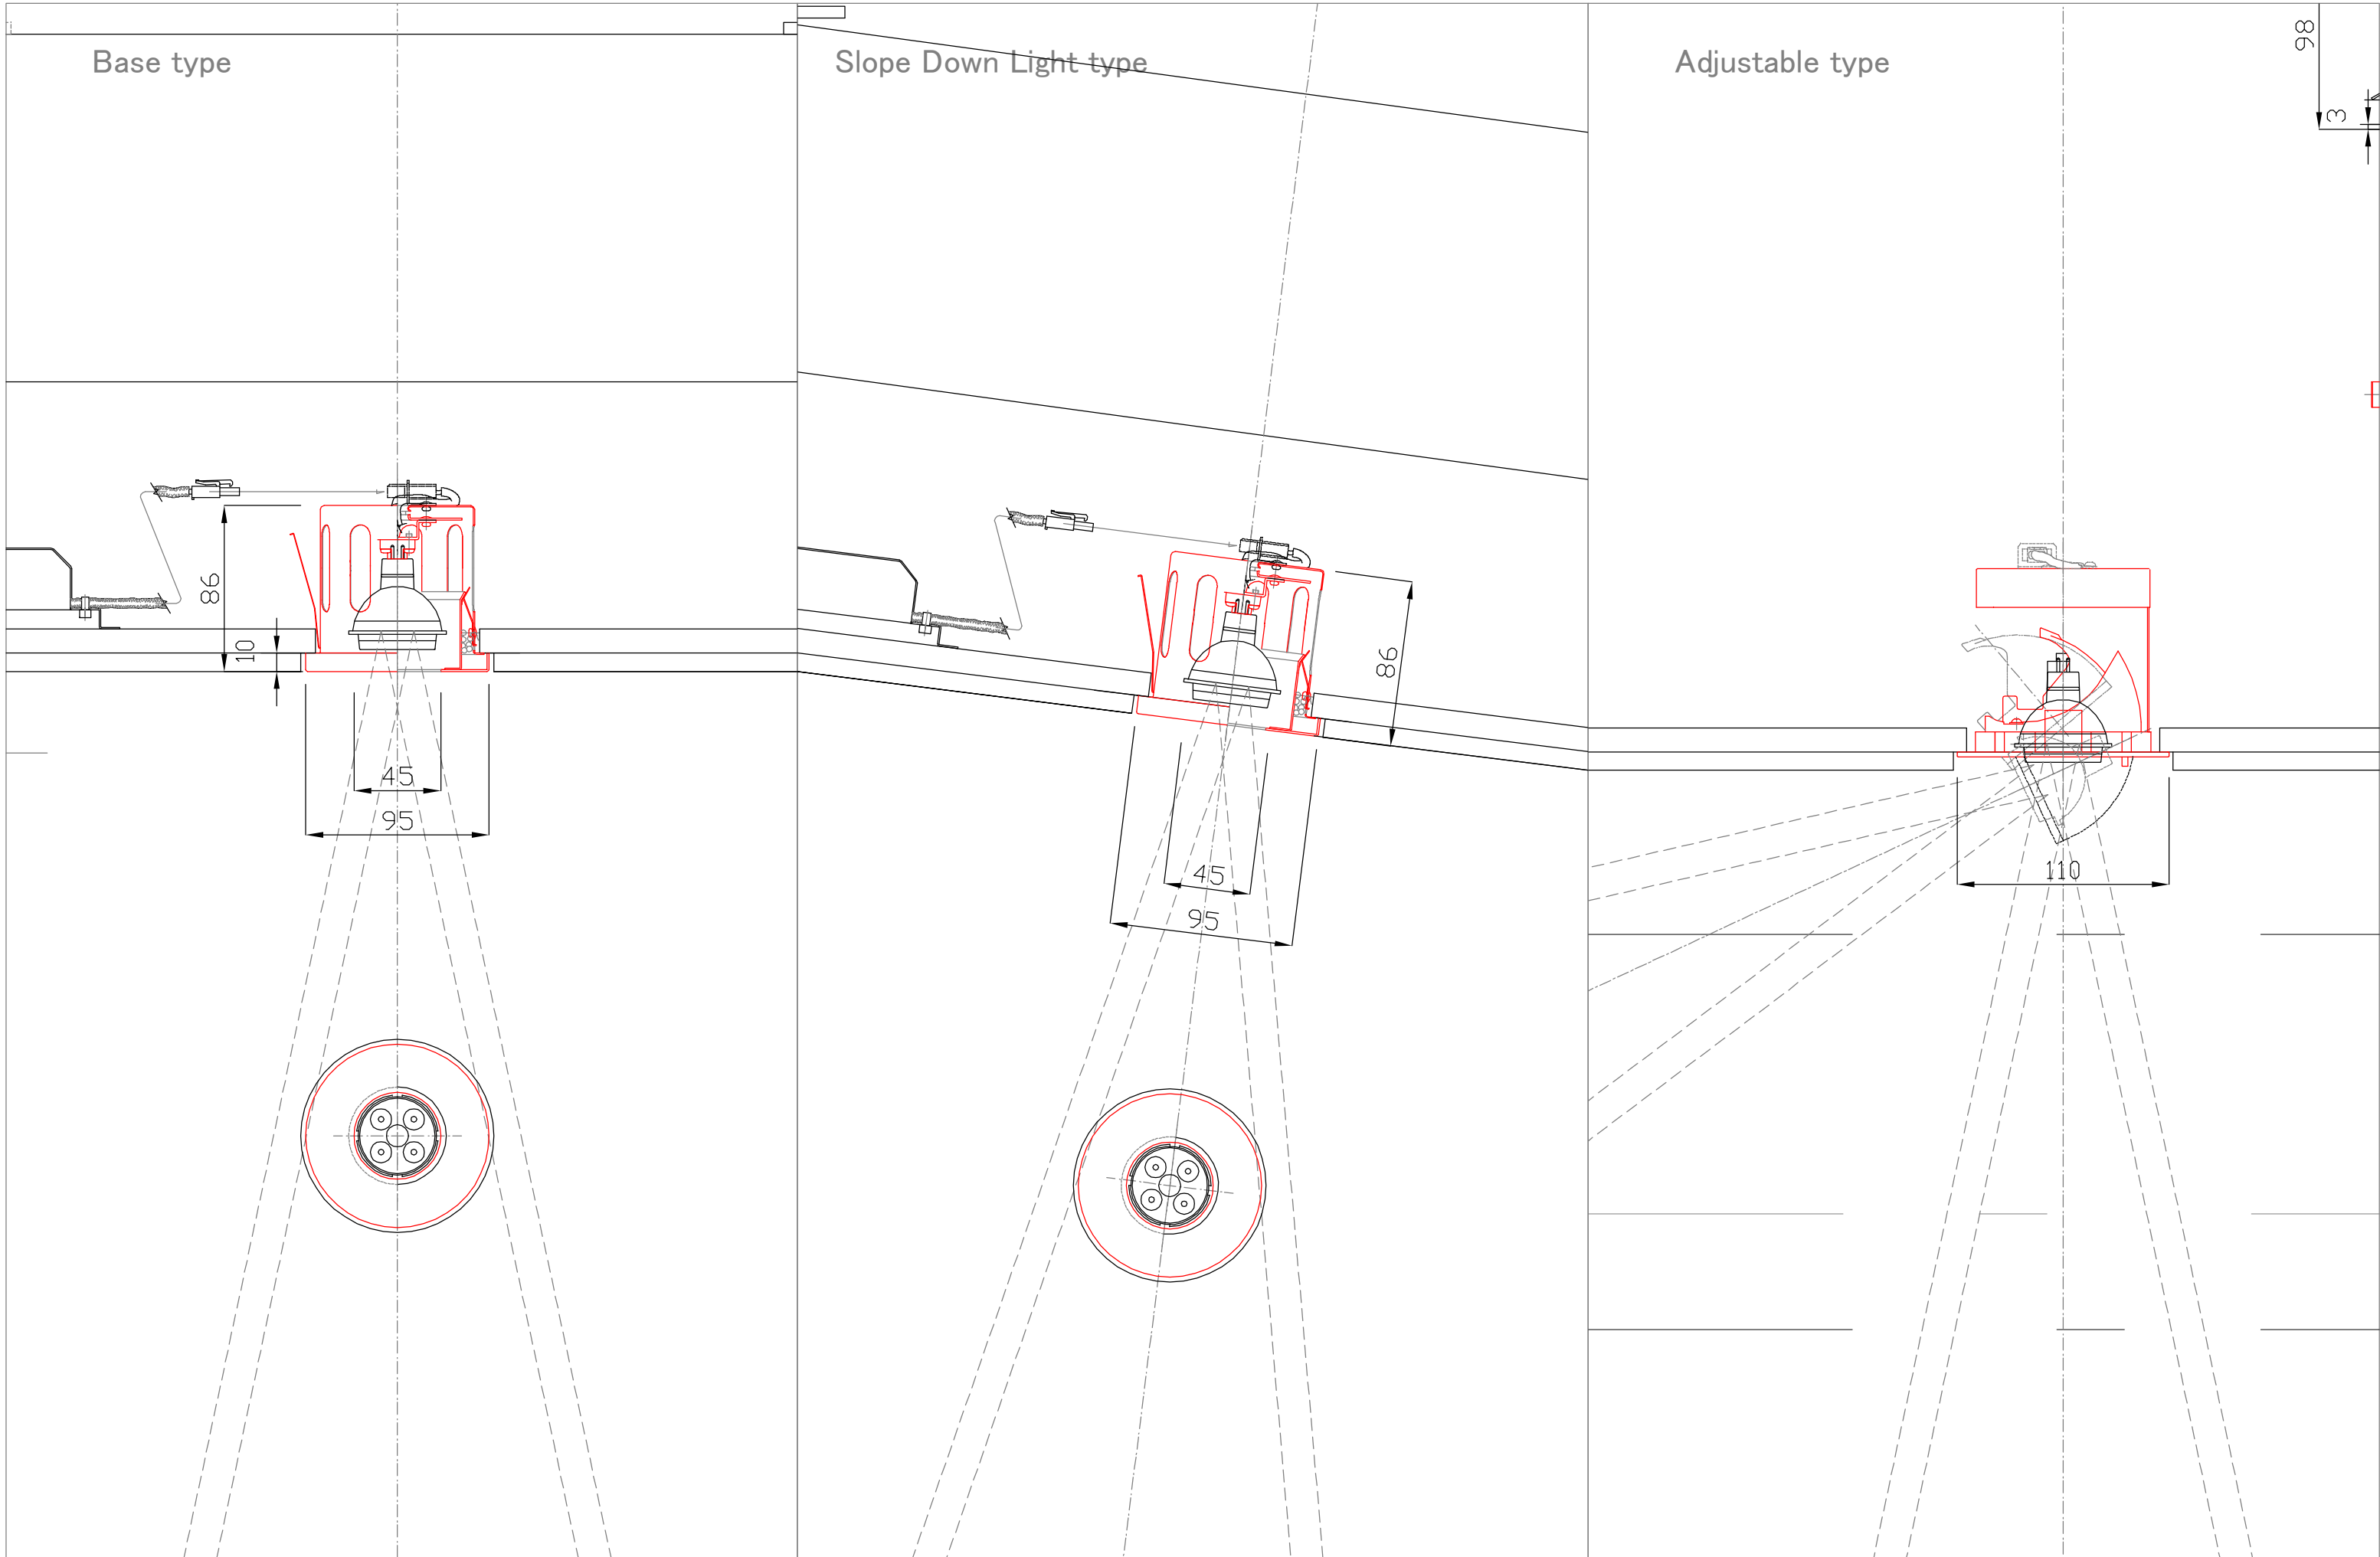

## Entrance Hall (ロールスクリーン/吹き抜け 照明配置)

LED 10W /22W

Date	Check	Y.Yorimoto
Scale	Drawing	Y.Yorimoto

# M-Office

Lighting Fixture (Semi Custom made)

Date	Check	Y.Yorimoto
Scale 1/3 1/4	Drawing	Y.Yorimoto

Base type

Slope Down Light type

Adjustable type

98

3

# M-Office

Lighting Fixture (Semi Custom made)

Slope Down Light type

Date	Check	Y.Yorimoto
Scale 1/20 1/3	Drawing	Y.Yorimoto

タイル t=25mm  
h=600

■ M-Office  
Lighting Fixture  
Adjustable type

■ Date	■ Check	Y.Yorimoto	
■ Scale	1/20 1/3	■ Drawing	Y.Yorimoto