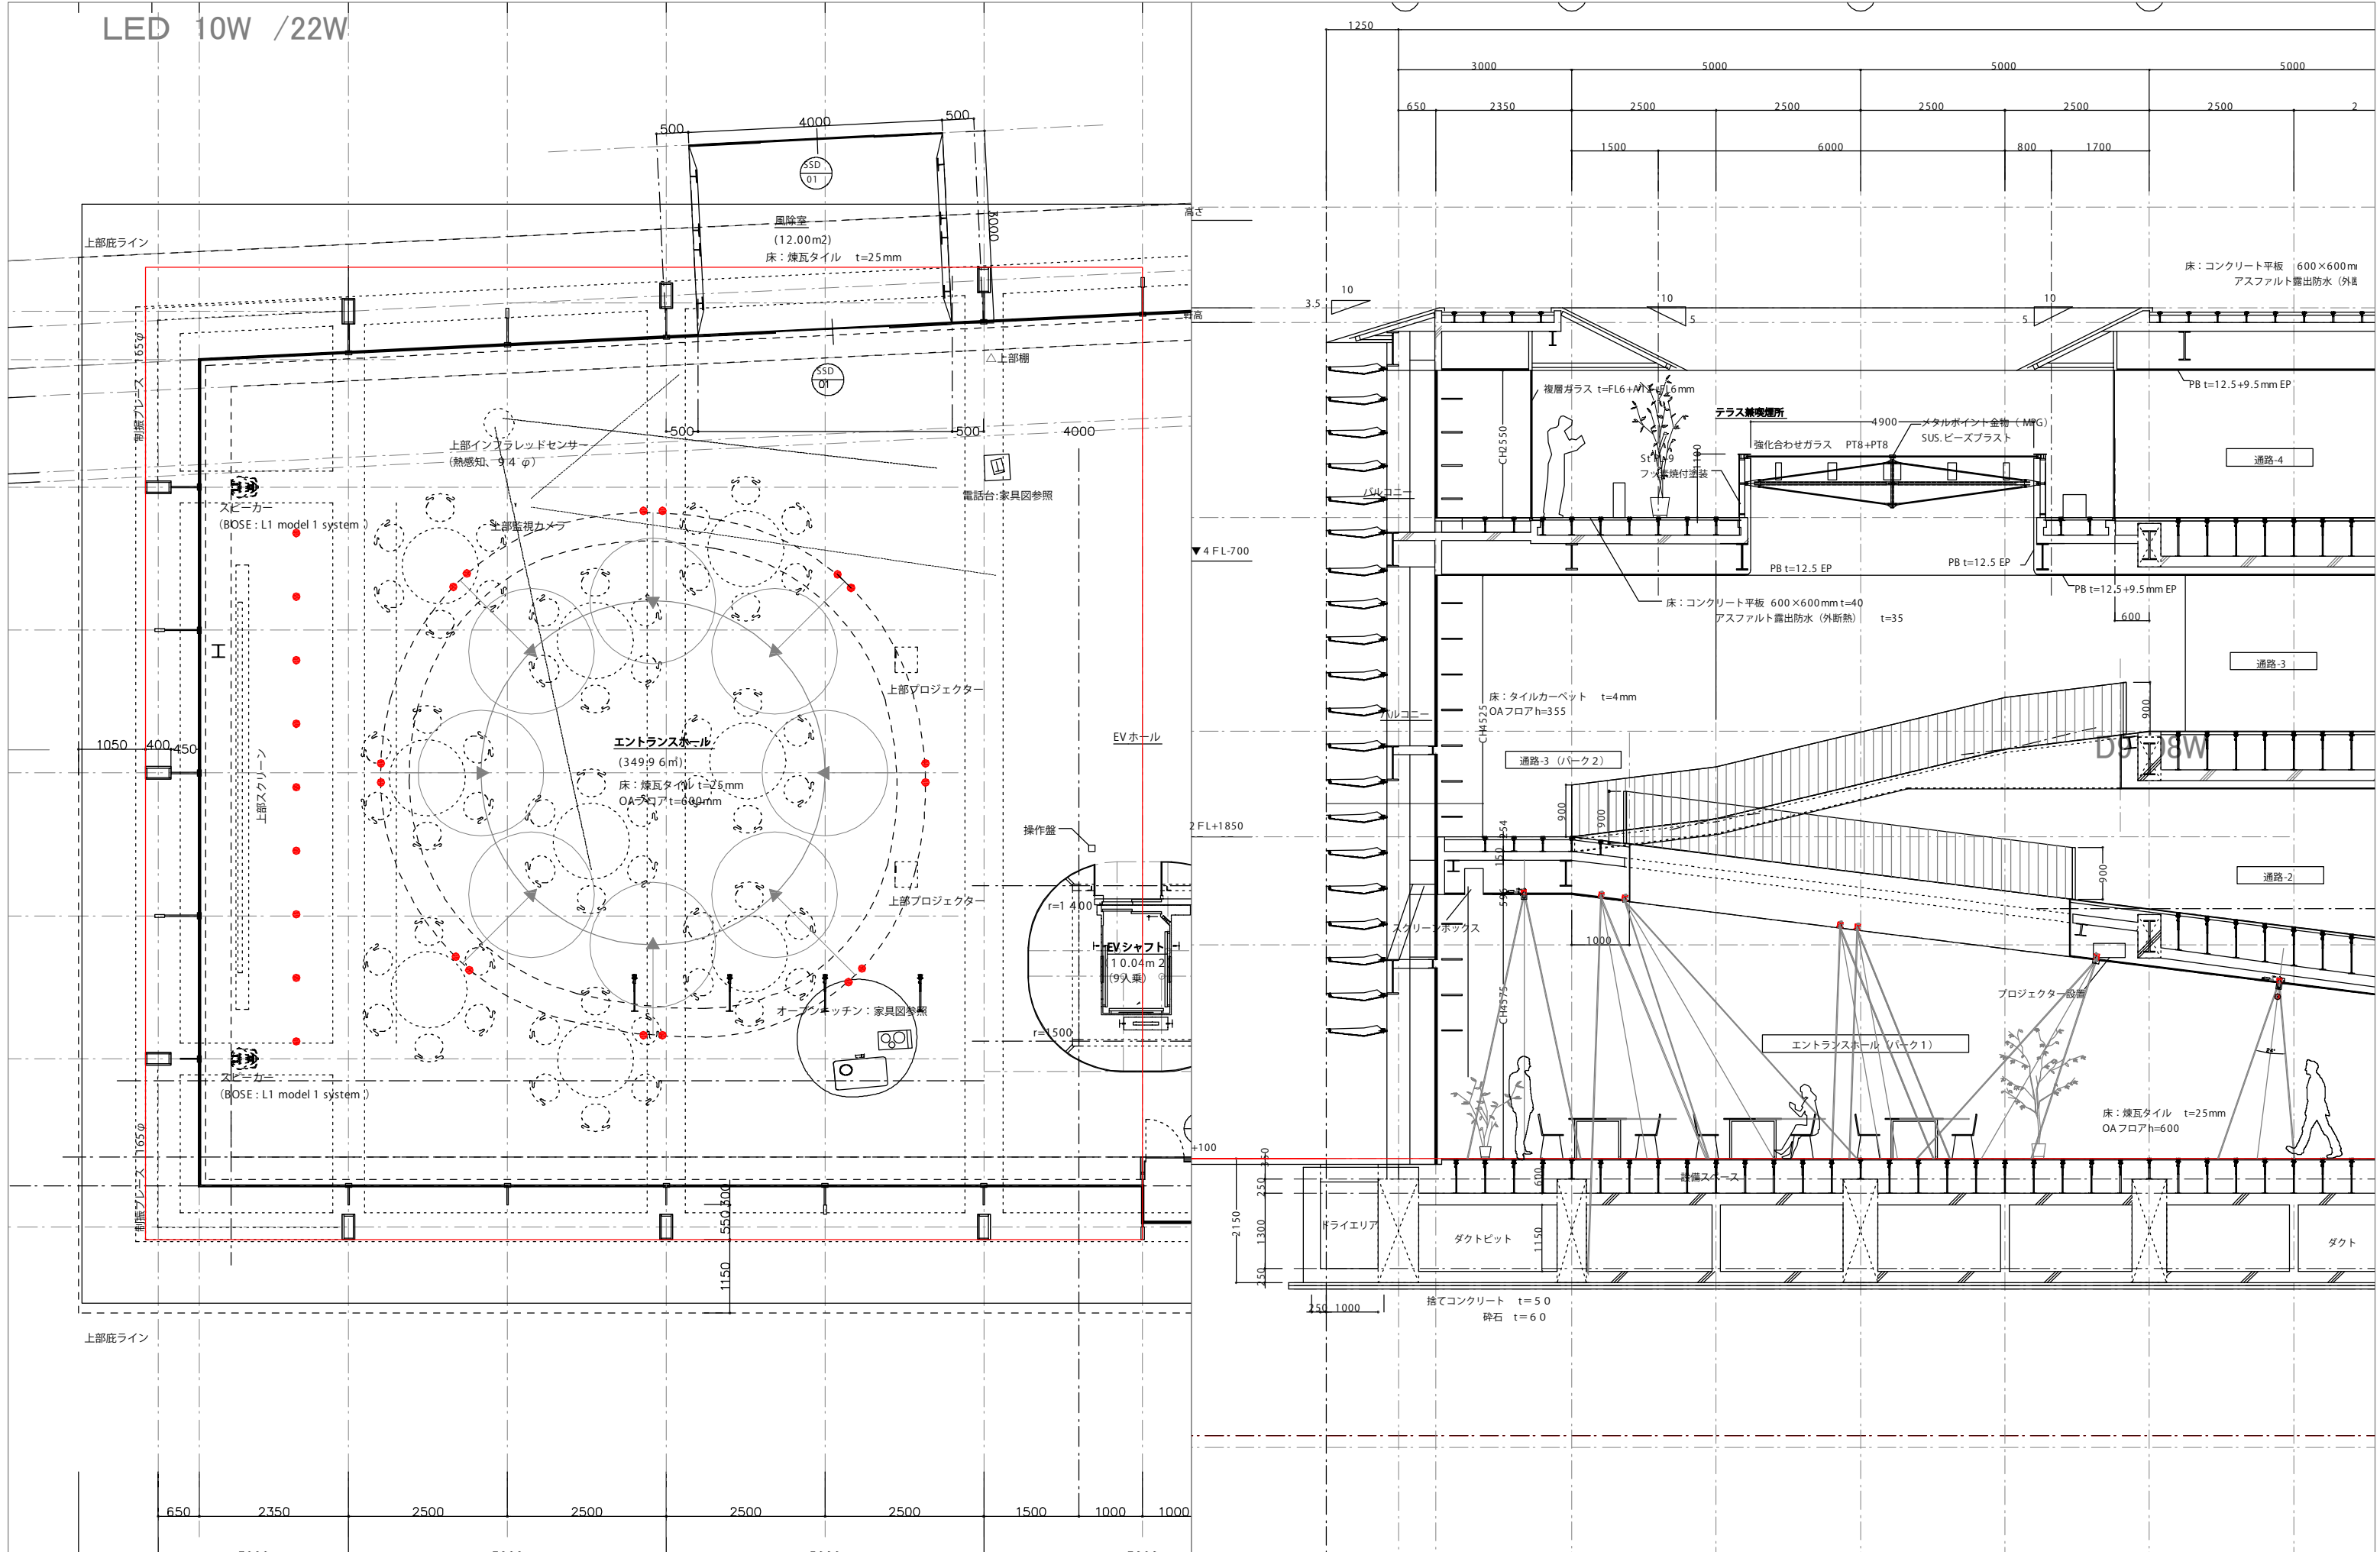

## Entrance Hall (ロールスクリーン/吹き抜け 照明配置)

LED 10W /22W

Date	Check	Y.Yorimoto
Scale	Drawing	Y.Yorimoto

# M-Office

Lighting Fixture (Semi Custom made)

Date	Check	Y.Yorimoto
Scale 1/3 1/4	Drawing	Y.Yorimoto

Base type

Slope Down Light type

Adjustable type

98

3

# M-Office

Lighting Fixture (Semi Custom made)

Slope Down Light type

Date	Check	Y.Yorimoto
Scale 1/20 1/3	Drawing	Y.Yorimoto

タイル t=25mm  
h=600

■ M-Office  
Lighting Fixture  
Adjustable type

■ Date	■ Check	Y.Yorimoto	
■ Scale	1/20 1/3	■ Drawing	Y.Yorimoto