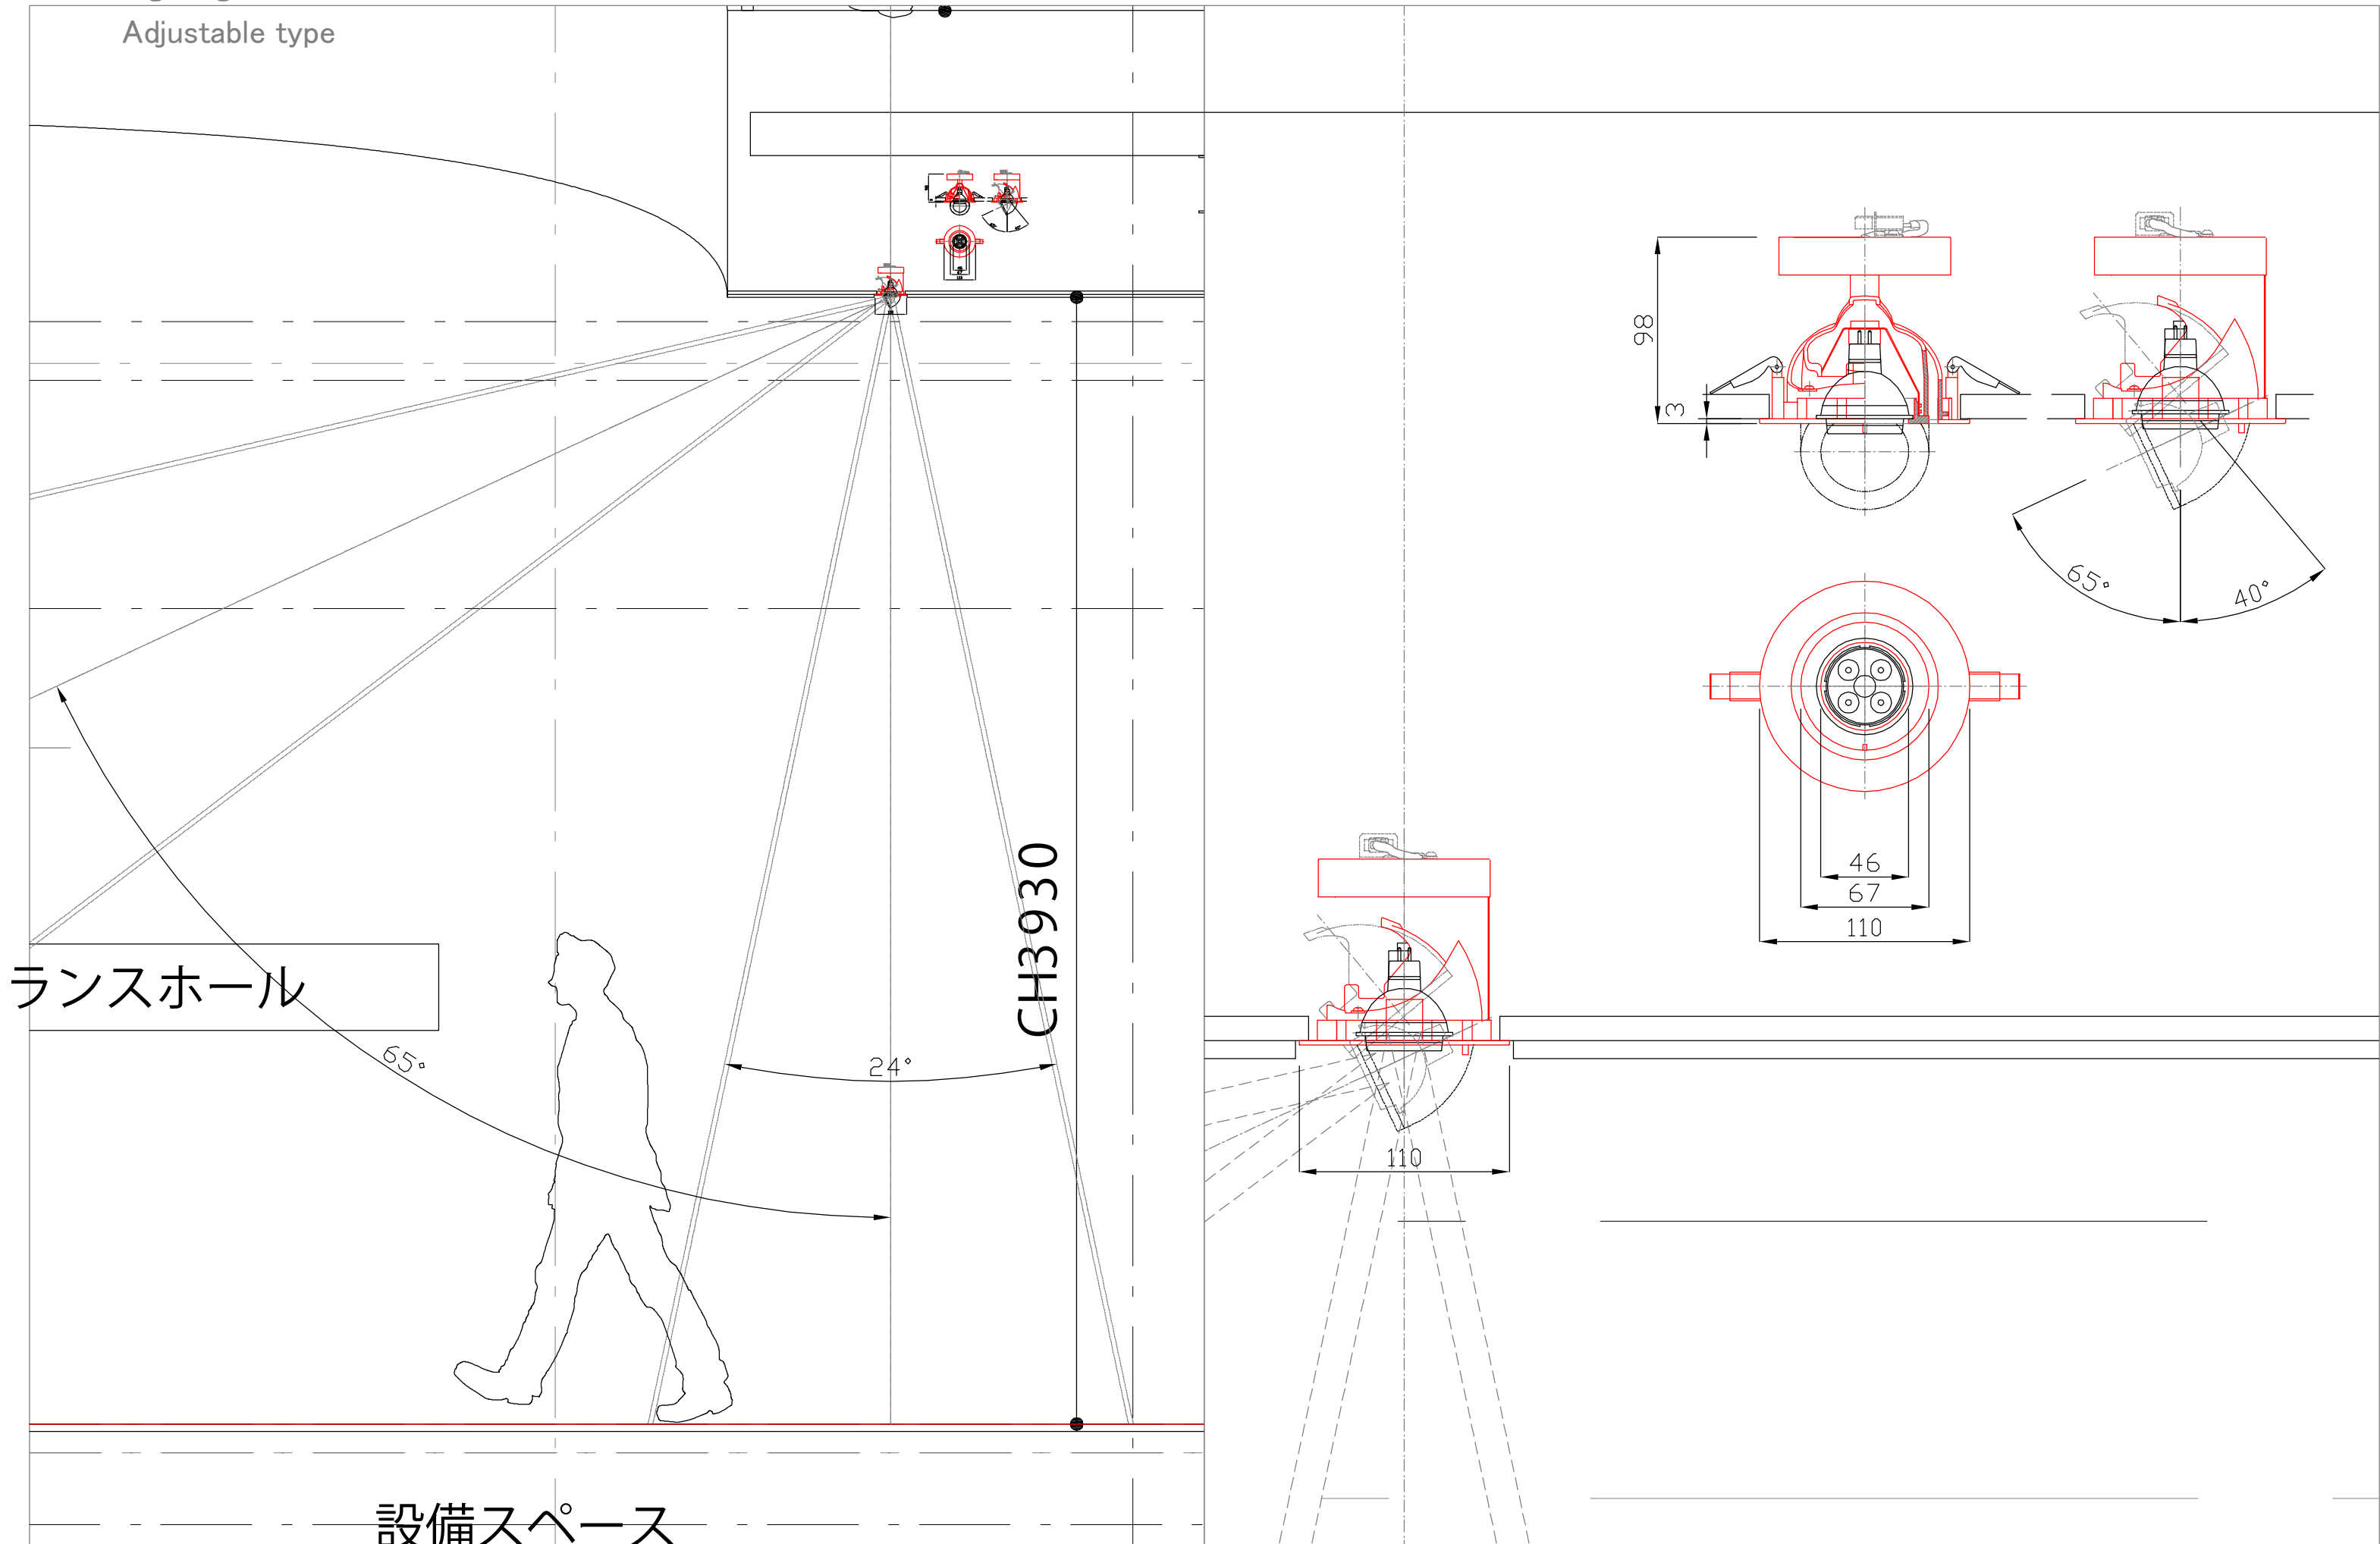

# M-Office

Lighting Fixture (Semi Custom made)

Date	Check	Y.Yorimoto
Scale 1/3 1/4	Drawing	Y.Yorimoto

Base type

Slope Down Light type

Adjustable type

98

3

# M-Office

Lighting Fixture (Semi Custom made)

Slope Down Light type

Date	Check	Y.Yorimoto
Scale 1/20 1/3	Drawing	Y.Yorimoto

タイル t=25mm  
h=600

■ M-Office  
Lighting Fixture  
Adjustable type

■ Date	■ Check	Y.Yorimoto	
■ Scale	1/20 1/3	■ Drawing	Y.Yorimoto